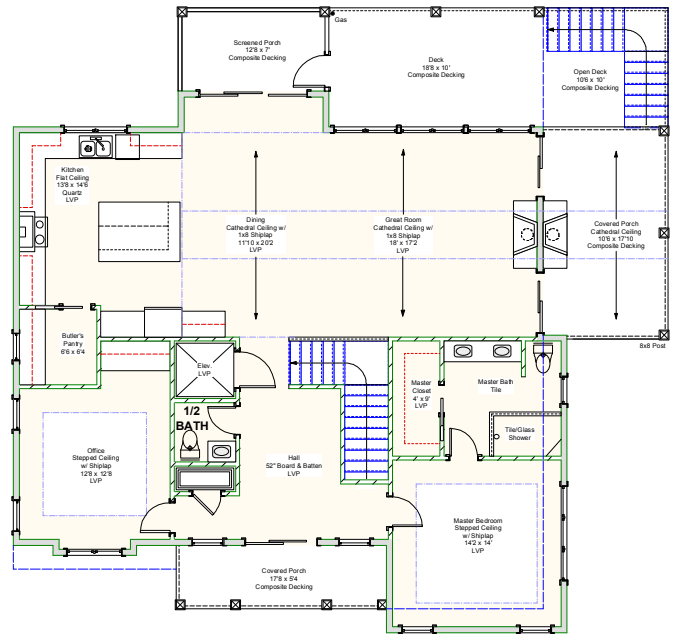

CAROLINA BLUEWATER CONSTRUCTION

BUILDING TOMORROW WITH AFFORDABLE QUALITY HOMES

910-575-7100

6934-9 BEACH DR SW, OCEAN ISLE BEACH, NC 28469

BEACH HOME 238

3,417 SQ FT | 5 BEDROOMS | 5 BATHS – 1 HALF BATH | 1,459 SQ FT DECKS

WWW.CAROLINABLUEWATERCONSTRUCTION.COM

BEACH HOME 238

3,417 SQ FT | 5 BEDROOMS | 5 BATHS – 1 HALF BATH | 1,459 SQ FT DECKS

55' x 52'6"

1ST FLOOR - FLOOR PLAN

2ND FLOOR - FLOOR PLAN

3RD FLOOR—OPEN DECK

**CAROLINA
BLUEWATER
CONSTRUCTION**