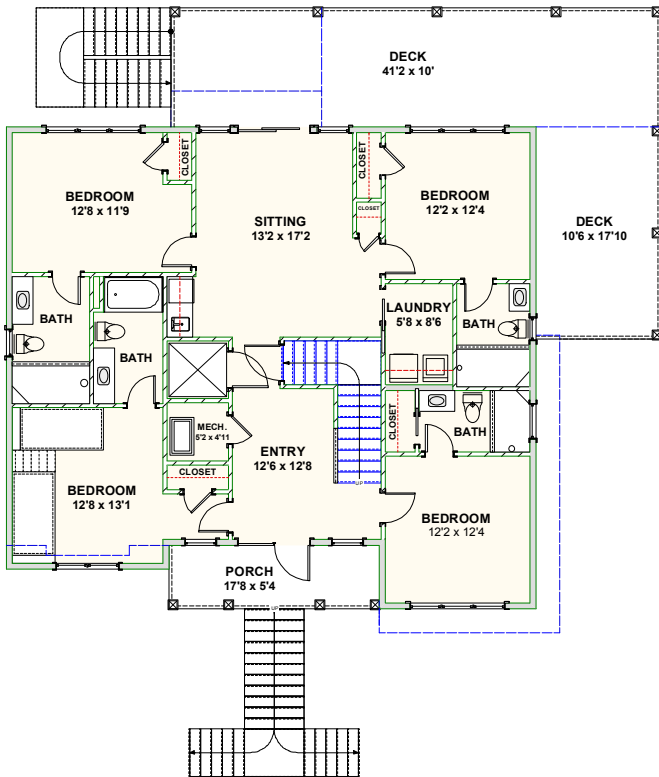

CAROLINA BLUEWATER CONSTRUCTION

BUILDING TOMORROW WITH AFFORDABLE QUALITY HOMES

910-575-7100

6934-9 BEACH DR SW, OCEAN ISLE BEACH, NC 28469

BEACH HOME 238

3,417 SQ FT | 5 BEDROOMS | 5 BATHS – 1 HALF BATH | 1,459 SQ FT DECKS

WWW.CAROLINABLUEWATERCONSTRUCTION.COM

BEACH HOME 238

3,417 SQ FT | 5 BEDROOMS | 5 BATHS – 1 HALF BATH | 1,459 SQ FT DECKS

55' x 52'6"

1ST FLOOR - FLOOR PLAN

2ND FLOOR - FLOOR PLAN

3RD FLOOR—OPEN DECK

**CAROLINA
BLUEWATER
CONSTRUCTION**